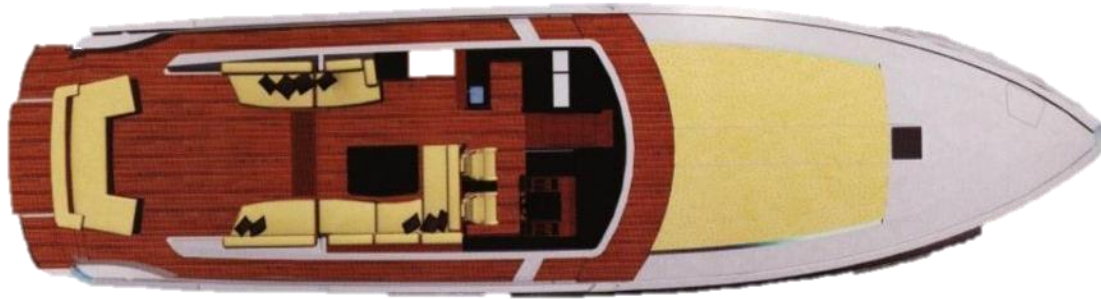

SPECIFICATIONS

BUILDER.....	BAIA YACHTS
BUILT / REFIT.....	2008 / 2012
LENGTH.....	22M
BEAM.....	5,65M
CABINS.....	3 (2 doubles, 1 twin)
GUESTS.....	6 SLEEPING / 12 CRUISING
CREW.....	2
CRUISING SPEED.....	42 KNOTS

WATER TOYS

TENDER ZODIAC PROJET 350 - 100HP

2X SEABOB F5 S'

WATERSKI

WAKEBOARD

INFLATABLE LOUNGE RING

SNORKELLING GEAR FOR ADULTS & CHILDREN

GENERAL ARRANGEMENT