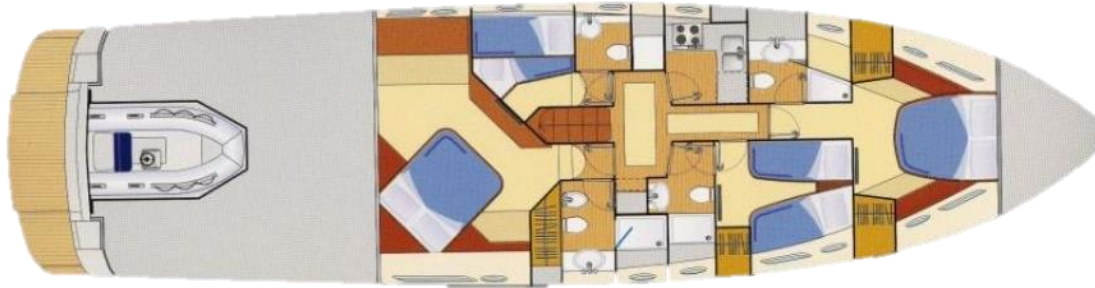

SPECIFICATIONS

BUILDER.....	BAIA YACHTS
BUILT / REFIT.....	2008 / 2012
LENGTH.....	22M
BEAM.....	5,65M
CABINS.....	3 (2 doubles, 1 twin)
GUESTS.....	6 SLEEPING / 12 CRUISING
CREW.....	2
CRUISING SPEED.....	42 KNOTS

WATER TOYS

TENDER ZODIAC PROJET 350 - 100HP

2X SEABOB F5 S'

WATERSKI

WAKEBOARD

INFLATABLE LOUNGE RING

SNORKELLING GEAR FOR ADULTS & CHILDREN

GENERAL ARRANGEMENT