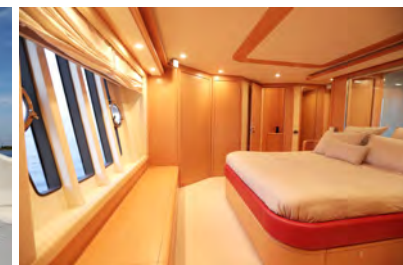

CABIN CONFIGURATION

1 Master 1 VIP 2 Twins

GUESTS

9

CABINS

4

CREW

3