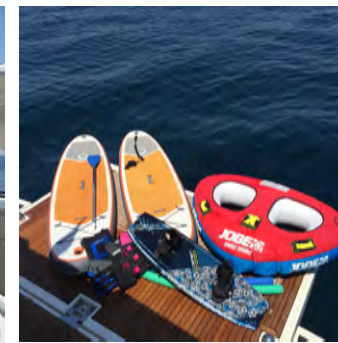

Felina

PRICE: 40 K€/WEEK

M/Y FELINA FERRETTI 830

LENGTH: 25 meters
BEAM: 6.22 meters
DRAFT: 1.90 meters
BUILDER: FERRETTI
YEAR BUILT: 2009
ENGINES: MTU 2X1820 HP
CRUISING SPEED: 22 knots

TENDER: 4.20 meters with engine 50HP
TOYS : 2 paddles, 1 wake board, 1 water skiing, 1 donuts boat
PARTICULARITY: Hardtop, Jacuzzi on the fly

CABIN CONFIGURATION

1 Master 1 VIP 2 Twins

GUESTS

9

CABINS

4

CREW

3